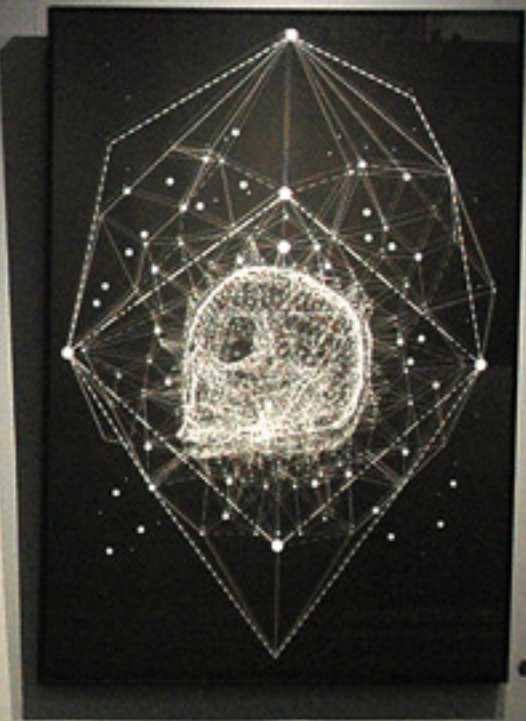

INSTALLATION VIEW | PETER MAMMES

PETER MAMMES

DETAIL OF
THE BLANK SLATE

INSTALLATION VIEW | NEIL NIEUWOUTD | DIRK BAHMANN | PETER MAMMES

PETER MAMMES | DETAIL OF FALLEN GLORY, A HOMAGE TO THE PAST

INSTALLATION VIEW | PETER MAMMES | NEIL NIEUWOUDT

NEIL NIEUWOUT

MIRRORWORLD I

NEIL NIEUWOUT

MIRRORWORLD II

NEIL NIEUWOUDT

UNTITLED (BUTTERFLY PRINTS)

NEIL NIEUWOUT

UNTITLED (BUTTERFLY PRINTS)

INSTALLATION VIEW | RONEL DE JAGER | DIRK BAHMANN

INSTALLATION VIEW | RONEL DE JAGER | DIRK BAHMANN

INSTALLATION VIEW | PETER MAMMES | RONEL DE JAGER | DIRK BAHMANN

RONEL DE JAGER

DETAIL OF WAITING FOR THE SUN