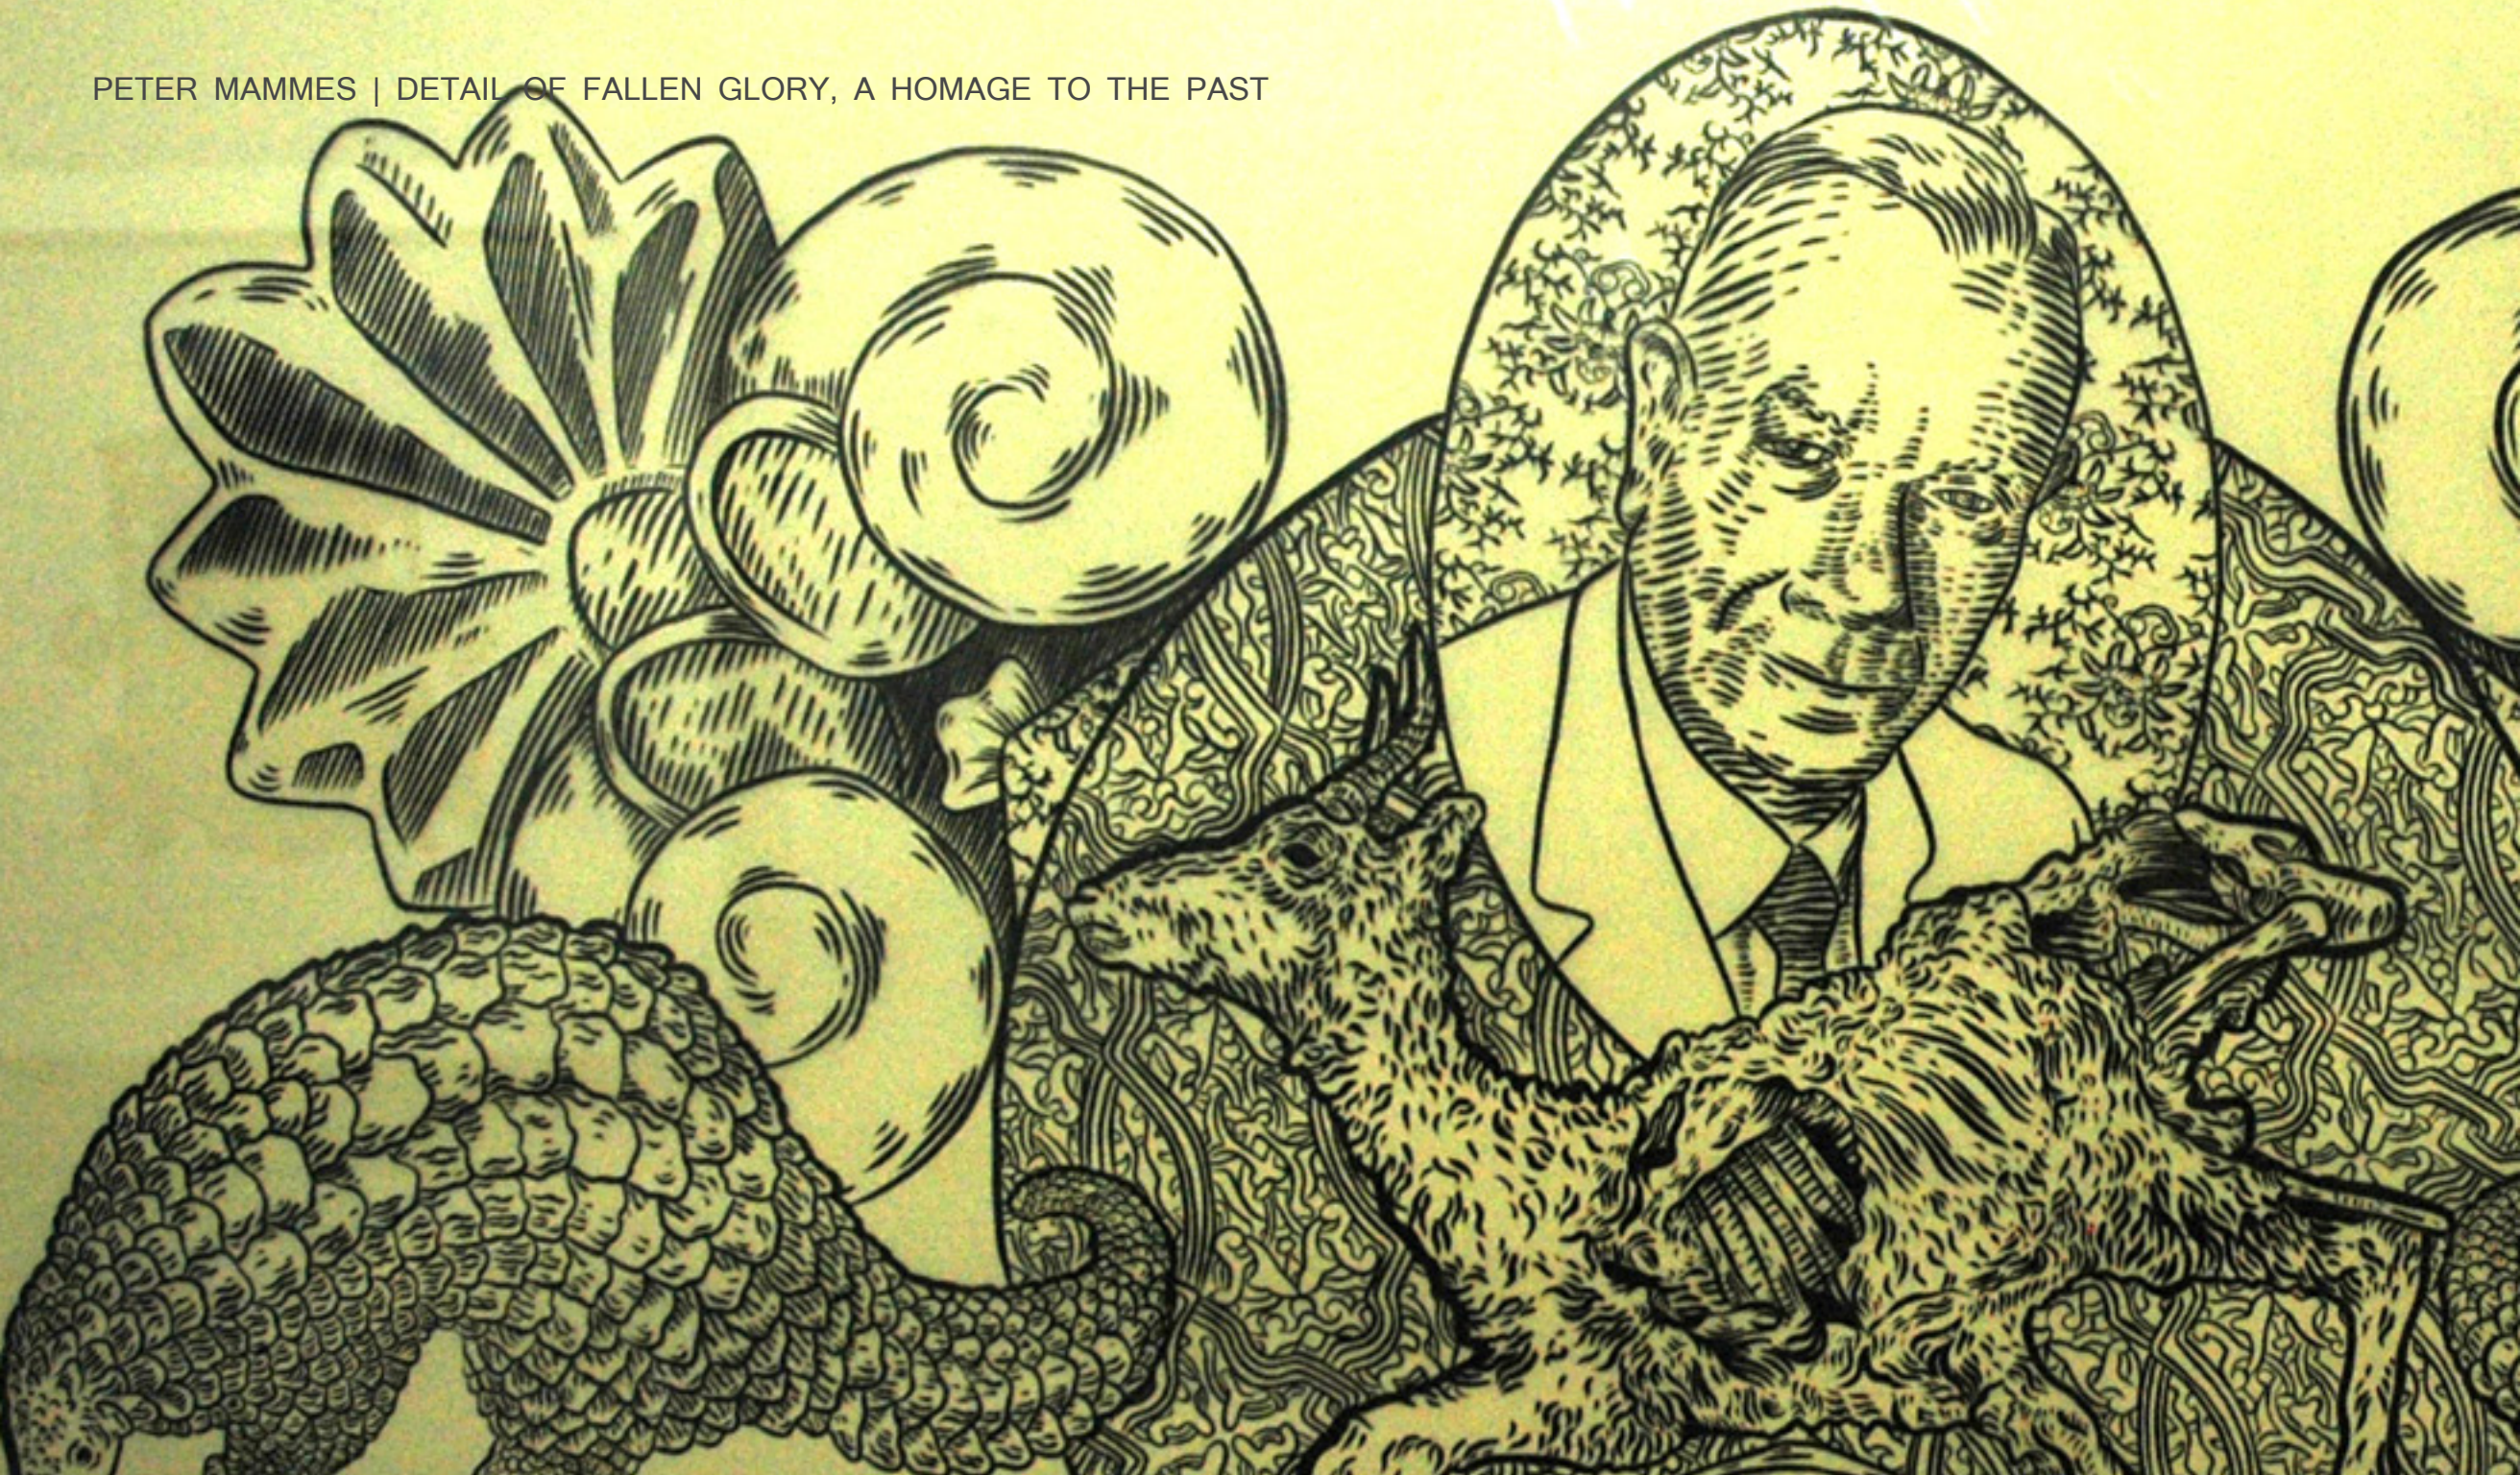

INSTALLATION VIEW | PETER MAMMES

PETER MAMMES

DETAIL OF
THE BLANK SLATE

INSTALLATION VIEW | NEIL NIEUWOUTD | DIRK BAHMANN | PETER MAMMES

PETER MAMMES | DETAIL OF FALLEN GLORY, A HOMAGE TO THE PAST

INSTALLATION VIEW | PETER MAMMES | NEIL NIEUWOUDT